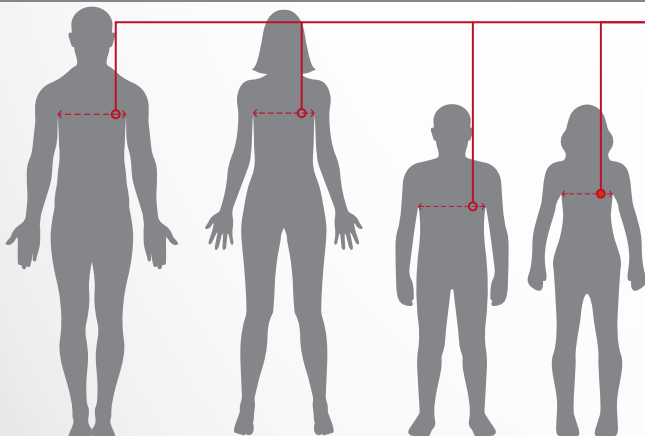

MENS SIZING

	2XS	XS	S	M	L	XL	2XL	3XL	4XL
MENS TOPS CHEST (CM)	44	47	50	54	57	61	65	69	73
MENS FINISHED LENGTH (CM)	59	61	67	69	72	76	80	84	88

LADIES SIZING

	6	8	10	12	14	16	18	20	22
LADIES TOPS CHEST (CM)	44	47	50	54	57	61	65	69	73
LADIES FINISHED LENGTH (CM)	59	61	67	69	72	76	80	84	88

YOUTH SIZING

Youth sizing is a unisex cut
Ages for youth sizing serve as a guideline,
please check against the measurements

	4	6	8	10	12	14	16
JUNIOR TOPS CHEST (CM)	●	●	●	●	●	●	●
JUNIOR BOTTOMS WAIST (CM)	●	●	●	●	●	●	●
GIRLS TOPS CHEST (CM)	●	●	●	●	●	●	●
GIRLS BOTTOMS WAIST (CM)	●	●	●	●	●	●	●
KIDS TOPS CHEST (CM)	36	38	40	42	45	48	50
KIDS BOTTOMS WAIST (CM)	●	●	●	●	●	●	●

Please note
Garment tolerance is 2-3cm per full measurement
Sizing is based on body measurements

Sizes are HALF CHEST MEASUREMENTS

MEASUREMENT INSTRUCTIONS

MEASURE YOUR CHEST AROUND THE BACK AND ACROSS YOUR BUST FOR LADIES, OR THE LARGEST PART OF YOUR CHEST FOR MEN GOING UNDER YOUR ARMS.