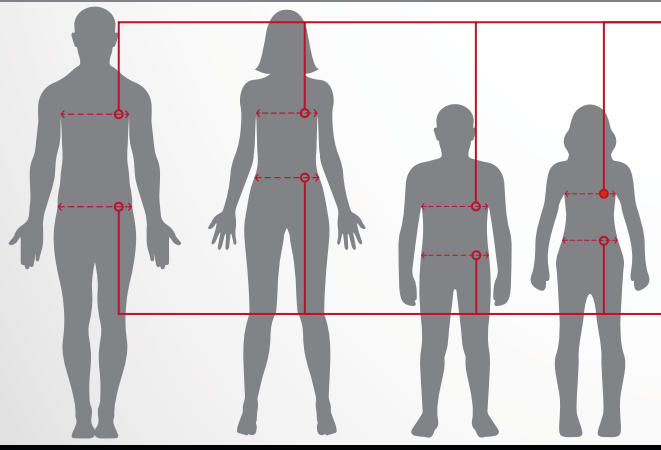

SIZE GUIDE

Ladies Netball Dress 12CM SIDE PANELS(HS)

HYPERSPORTS
hypersports.net.au

MENS SIZING

	2XS	XS	S	M	L	XL	2XL	3XL	4XL	5XL
MENS TOPS CHEST (CM)	●	●	●	●	●	●	●	●	●	
MENS FINISHED LENGTH (CM)	●	●	●	●	●	●	●	●	●	

LADIES SIZING

	2XS	XS	S	M	L	XL	2XL	3XL	4XL	5XL
LADIES TOPS CHEST (CM)	32	35	38	41	44	46.5	49	51.5	54	57
LADIES FINISHED LENGTH (CM)	72	73	74	75	76	78	79	81	82	84

YOUTH SIZING

Youth sizing is a unisex cut
Ages for youth sizing serve as a guideline,
please check against the measurements

	6	8	10	12	14	16
--	---	---	----	----	----	----

JUNIOR TOPS CHEST (CM)	36	39	42	45	48	●
JUNIOR FINISHED LENGTH (CM)	68	72	74	75	78	●

Please note
Garment tolerance is 2-3cm per full measurement
Sizing is based on body measurements

Sizes are HALF CHEST MEASUREMENTS

MEASUREMENT INSTRUCTIONS

MEASURE YOUR CHEST AROUND THE BACK AND ACROSS YOUR BUST FOR LADIES, OR THE LARGEST PART OF YOUR CHEST FOR MEN GOING UNDER YOUR ARMS.

TO MEASURE YOUR WAIST. MEASURE AROUND YOUR NATURAL WAISTLINE